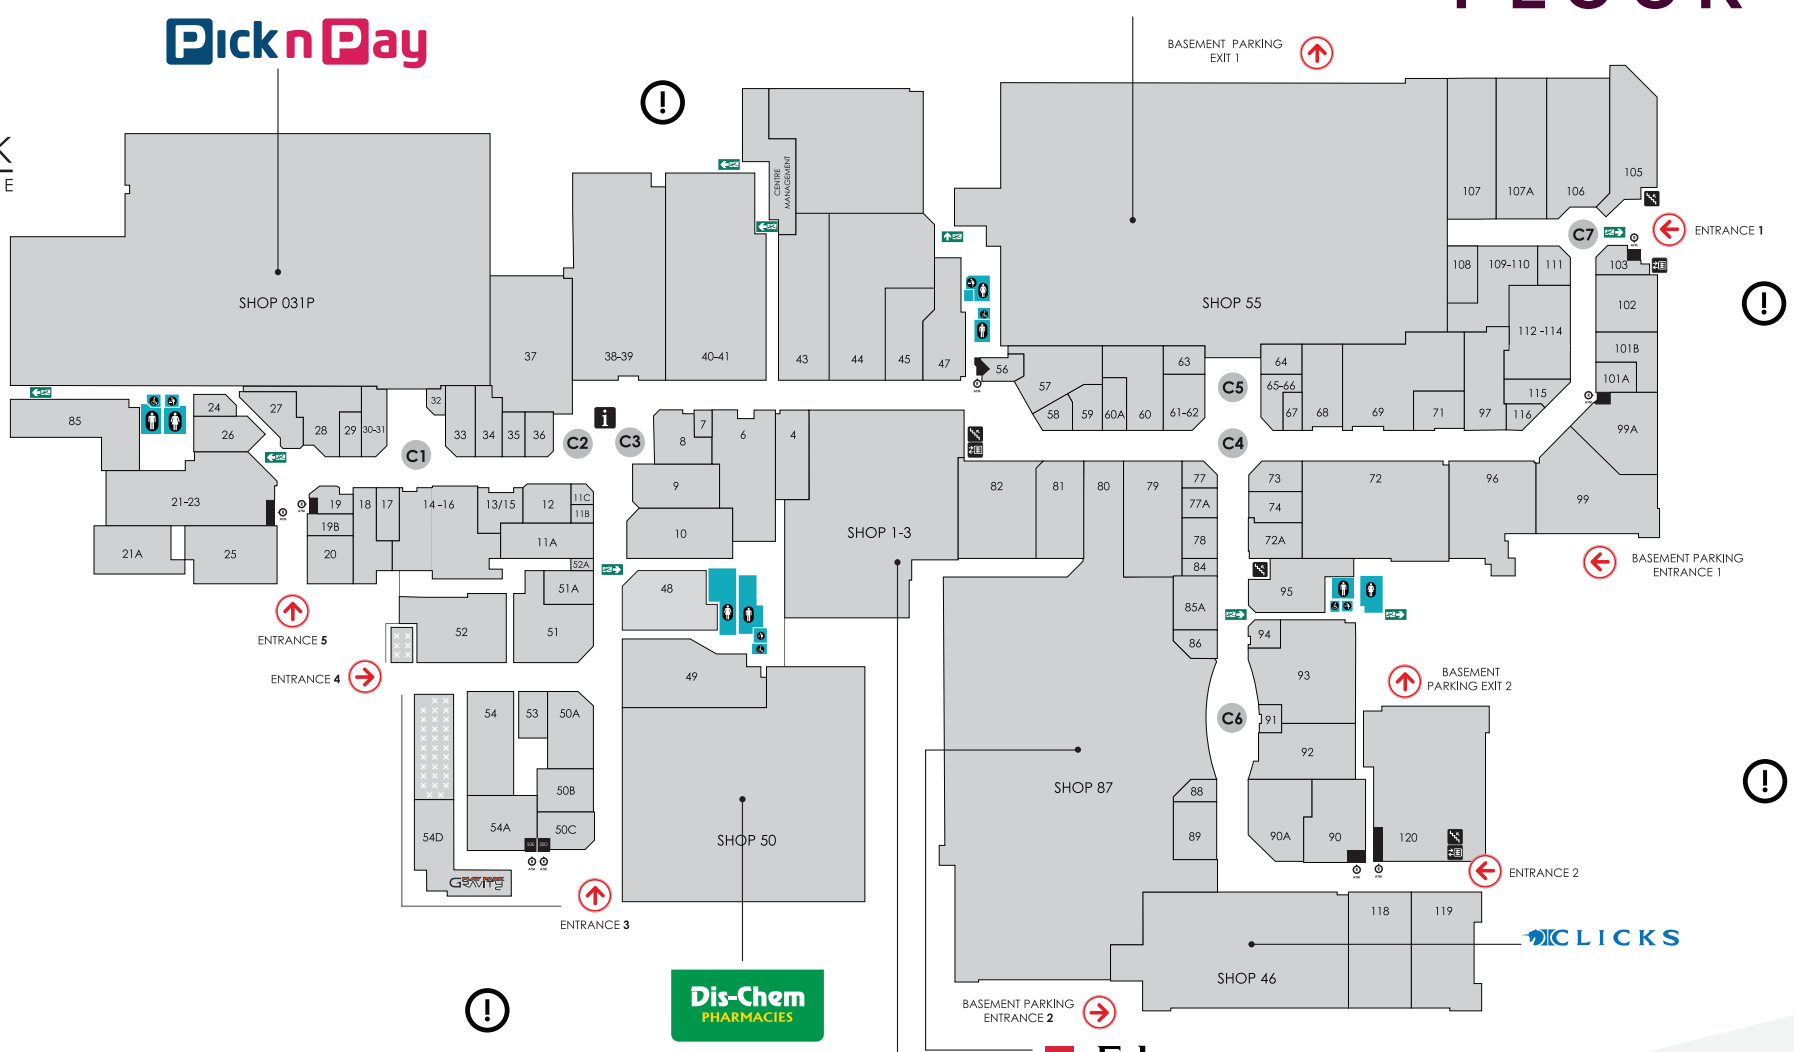

WALMER PARK  
SHOPPING CENTRE

Pick n Pay

WOOLWORTHS

# FLOOR PLAN

**KEY**

- 1 - 5 ENTRANCES
- MEN'S & LADIES' TOILETS
- DISABLED FACILITIES & BABY CHANGING FACILITIES
- STAIRS
- ELEVATOR
- EMERGENCY EXIT
- ATM
- ASSEMBLY POINT

WEA RE PROUD TO BE A

WHEELCHAIR FRIENDLY CENTRE

Dis-Chem  
PHARMACIES

H&M

Edgars

CLICKS

WALMER PARK